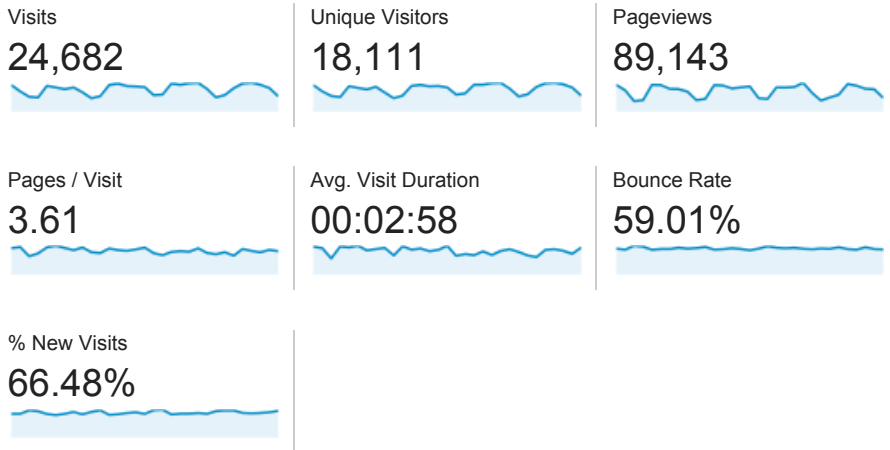

1 Aug 2013 - 31 Aug 2013

Audience Overview

All Visits
100.00%

Overview

18,111 people visited this site

■ New Visitor ■ Returning Visitor

Country/Territory	Visits	% Visits
1. United Kingdom	8,664	35.10%
2. United States	3,252	13.18%
3. India	2,250	9.12%
4. (not set)	721	2.92%
5. Australia	686	2.78%
6. Germany	663	2.69%
7. Philippines	637	2.58%
8. Malaysia	557	2.26%
9. China	470	1.90%
10. Canada	469	1.90%