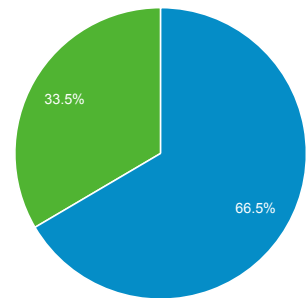

1 Aug 2013 - 31 Aug 2013

Audience Overview

All Visits
100.00%

Overview

18,111 people visited this site

■ New Visitor ■ Returning Visitor

Country/Territory	Visits	% Visits
1. United Kingdom	8,664	35.10%
2. United States	3,252	13.18%
3. India	2,250	9.12%
4. (not set)	721	2.92%
5. Australia	686	2.78%
6. Germany	663	2.69%
7. Philippines	637	2.58%
8. Malaysia	557	2.26%
9. China	470	1.90%
10. Canada	469	1.90%