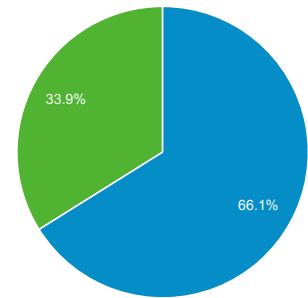

1 Mar 2013 - 31 Mar 2013

Audience Overview

100.00% of visits

Overview

22,175 people visited this site

■ New Visitor ■ Returning Visitor

| Language | Visits | % Visits |
|-----------|--------|----------|
| 1. en-us | 21,742 | 70.89% |
| 2. en-gb | 3,528 | 11.50% |
| 3. zh-cn | 779 | 2.54% |
| 4. en | 629 | 2.05% |
| 5. de-de | 456 | 1.49% |
| 6. fr | 383 | 1.25% |
| 7. es | 303 | 0.99% |
| 8. de | 268 | 0.87% |
| 9. pt-br | 228 | 0.74% |
| 10. zh-tw | 155 | 0.51% |